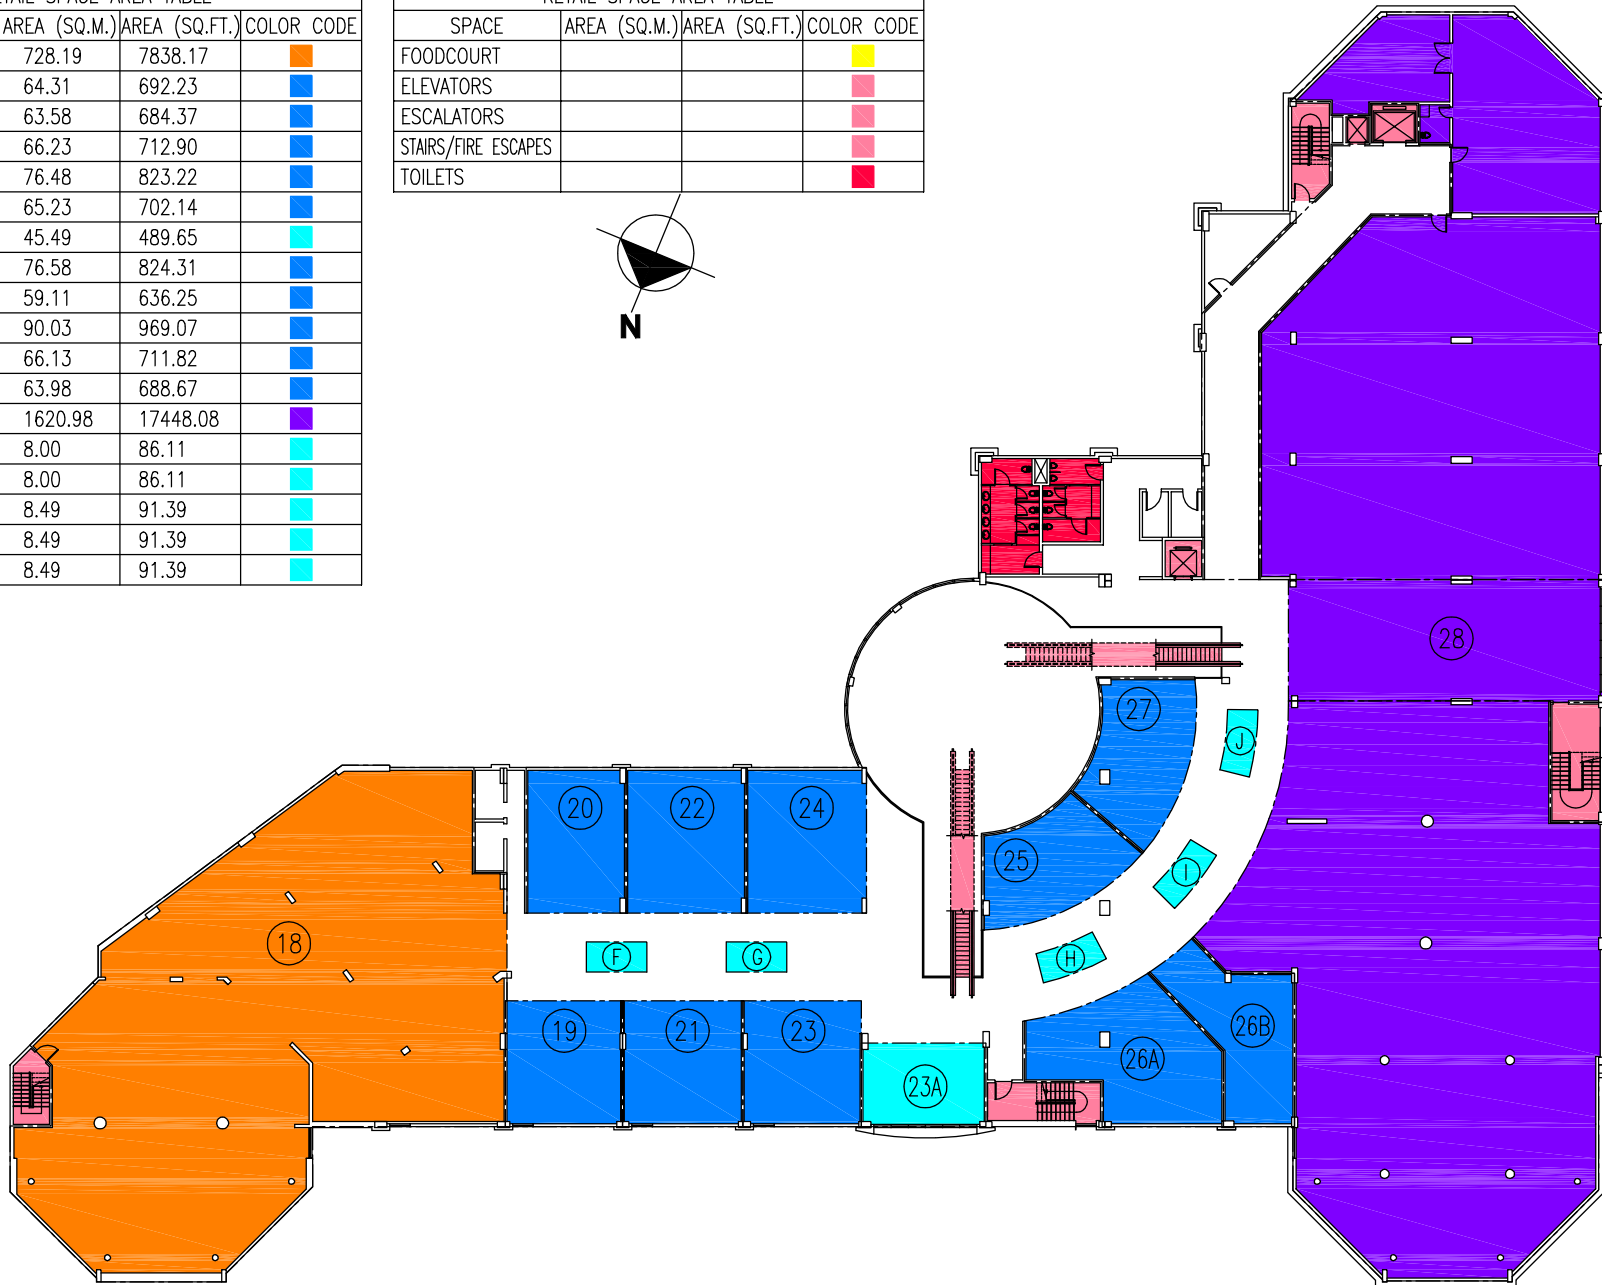

RETAIL SPACE AREA TABLE			
SPACE	AREA (SQ.M.)	AREA (SQ.FT.)	COLOR CODE
RETAIL SHOP-1	330.04	3552.52	Orange
RETAIL SHOP-2	356.35	3835.72	Orange
RETAIL SHOP-3	27.42	295.15	Blue
RETAIL SHOP-4	76.11	819.25	Blue
RETAIL SHOP-5	32.09	345.41	Blue
RETAIL SHOP-6	78.46	844.54	Blue
RETAIL SHOP-7	30.33	326.47	Blue
FOOD SHOP-8	76.99	828.71	Blue
RETAIL SHOP-9	31.25	336.38	Blue
RETAIL SHOP-10	60.59	652.19	Blue
SUPERMARKET-11	867.56	9338.34	Green
RETAIL SHOP-11A	114.89	1236.67	Blue
RETAIL SHOP-11B	35.74	384.70	Blue
RETAIL SHOP-11C	187.78	2021.25	Orange
FOOD SHOP-12	86.12	927.00	Green
FOOD SHOP-13	41.13	442.72	Green
FOOD SHOP-14	38.13	410.43	Green
FOOD SHOP-15	38.04	409.46	Green
FOOD SHOP-16	36.64	394.39	Green
FOOD SHOP-17	78.66	846.69	Green
KIOSK - A	8.00	86.11	Cyan
KIOSK - B	8.00	86.11	Cyan
KIOSK - C	21.32	229.49	Cyan
KIOSK - D	29.00	312.15	Cyan
KIOSK - E	12.41	133.58	Cyan

RETAIL SPACE AREA TABLE			
SPACE	AREA (SQ.M.)	AREA (SQ.FT.)	COLOR CODE
FOODCOURT	171.29	1843.75	Yellow
ELEVATORS	-	-	Pink
ESCALATORS	-	-	Pink
STAIRS/FIRE ESCAPES	-	-	Pink
TOILETS	-	-	Red

GROUND FLOOR PLAN
SCALE 1:500 M.

RETAIL SPACE AREA TABLE			
SPACE	AREA (SQ.M.)	AREA (SQ.FT.)	COLOR CODE
RETAIL SHOP-18	728.19	7838.17	Orange
RETAIL SHOP-19	64.31	692.23	Blue
RETAIL SHOP-20	63.58	684.37	Blue
RETAIL SHOP-21	66.23	712.90	Blue
RETAIL SHOP-22	76.48	823.22	Blue
RETAIL SHOP-23	65.23	702.14	Blue
RETAIL SHOP-23A	45.49	489.65	Cyan
RETAIL SHOP-24	76.58	824.31	Blue
RETAIL SHOP-25	59.11	636.25	Blue
RETAIL SHOP-26A	90.03	969.07	Blue
RETAIL SHOP-26B	66.13	711.82	Blue
RETAIL SHOP-27	63.98	688.67	Blue
RETAIL SHOP-28	1620.98	17448.08	Purple
KIOSK - F	8.00	86.11	Cyan
KIOSK - G	8.00	86.11	Cyan
KIOSK - H	8.49	91.39	Cyan
KIOSK - I	8.49	91.39	Cyan
KIOSK - J	8.49	91.39	Cyan

RETAIL SPACE AREA TABLE			
SPACE	AREA (SQ.M.)	AREA (SQ.FT.)	COLOR CODE
FOODCOURT			Yellow
ELEVATORS			Pink
ESCALATORS			Pink
STAIRS/FIRE ESCAPES			Pink
TOILETS			Red

FIRST LEVEL FLOOR PLAN
SCALE 1:500 M.